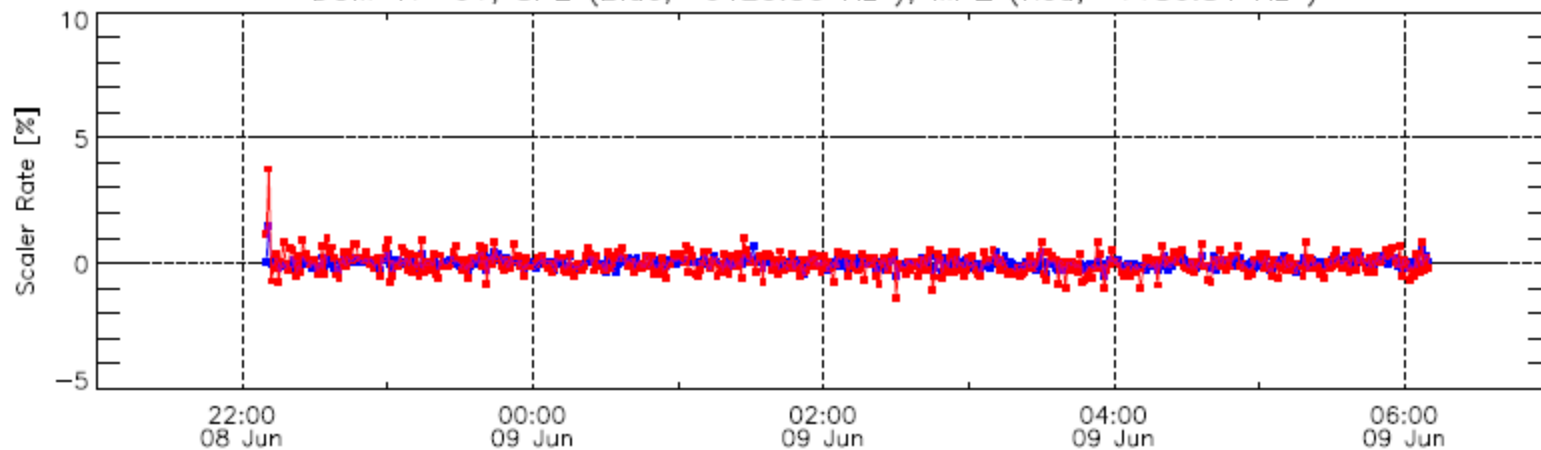

DOM 47-61, SPE (Blue, 6420.30 Hz ), MPE (Red, 1186.84 Hz )

DOM 47-63, SPE (Blue, 6341.24 Hz ), MPE (Red, 1180.77 Hz )